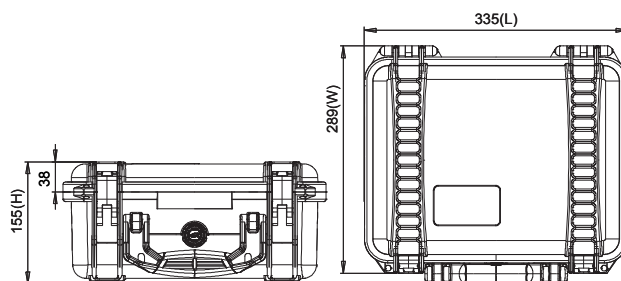

TECHNICAL DRAWING

www.hprc.it
info@hprc.it

Plaber s.r.l. - HPRC cases
Via Div Tridentina, 10
I-36061 Bassano del Grappa
Vicenza - Italy
Tel +39 0424 809150

USA office and warehouse:
HPRC USA
110 Chestnut Ridge Rd. #314
Montvale, NJ 07645
Phone +1(201) 989-3353

APPROVALS
ATA 300
IP67
STANAG 4280
DS 81-41

TEST
DROP
IMPACT
HANDLE
WATERTIGHT INTEGRITY
UV COLOR AND MATERIAL
PROTECTION